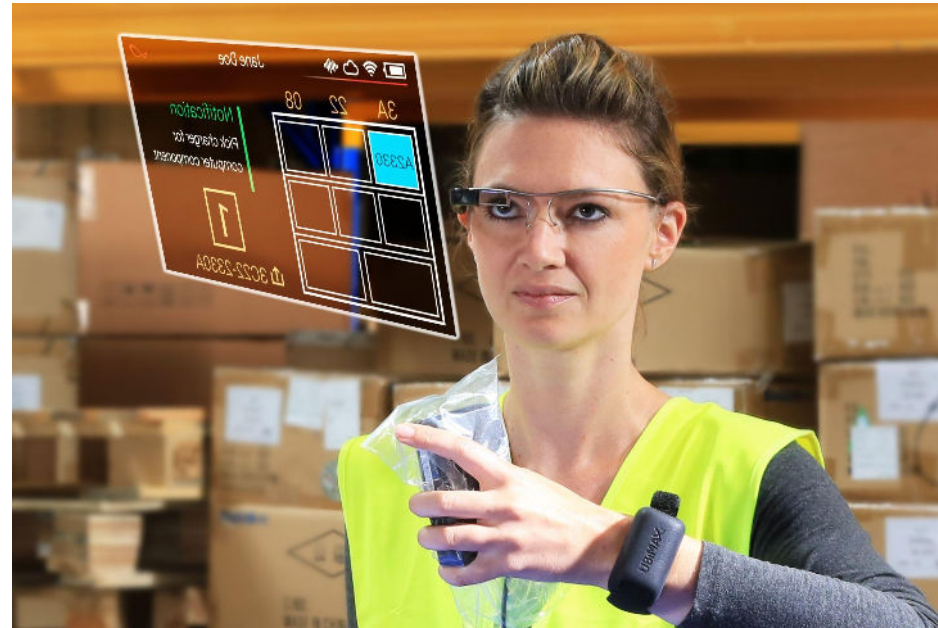

# TeamViewer - Frontline

A Digital Work Instruction Solution

Digitalize and streamline processes for frontline employees in desk-free workspaces with AR-guided solutions – seamlessly integrated with wearables and mobile devices – increasing productivity, efficiency, and quality along the entire value chain.

**TeamViewer**  
Frontline

# Frontline

Covering use case along the entire value chain

Model, manage and deploy manual work processes as visual and interactive AR workflows on wearable and mobile devices.

- Logistics
- Assembly
- Remote support
- Training
- Inspection and maintenance
- Quality assurance